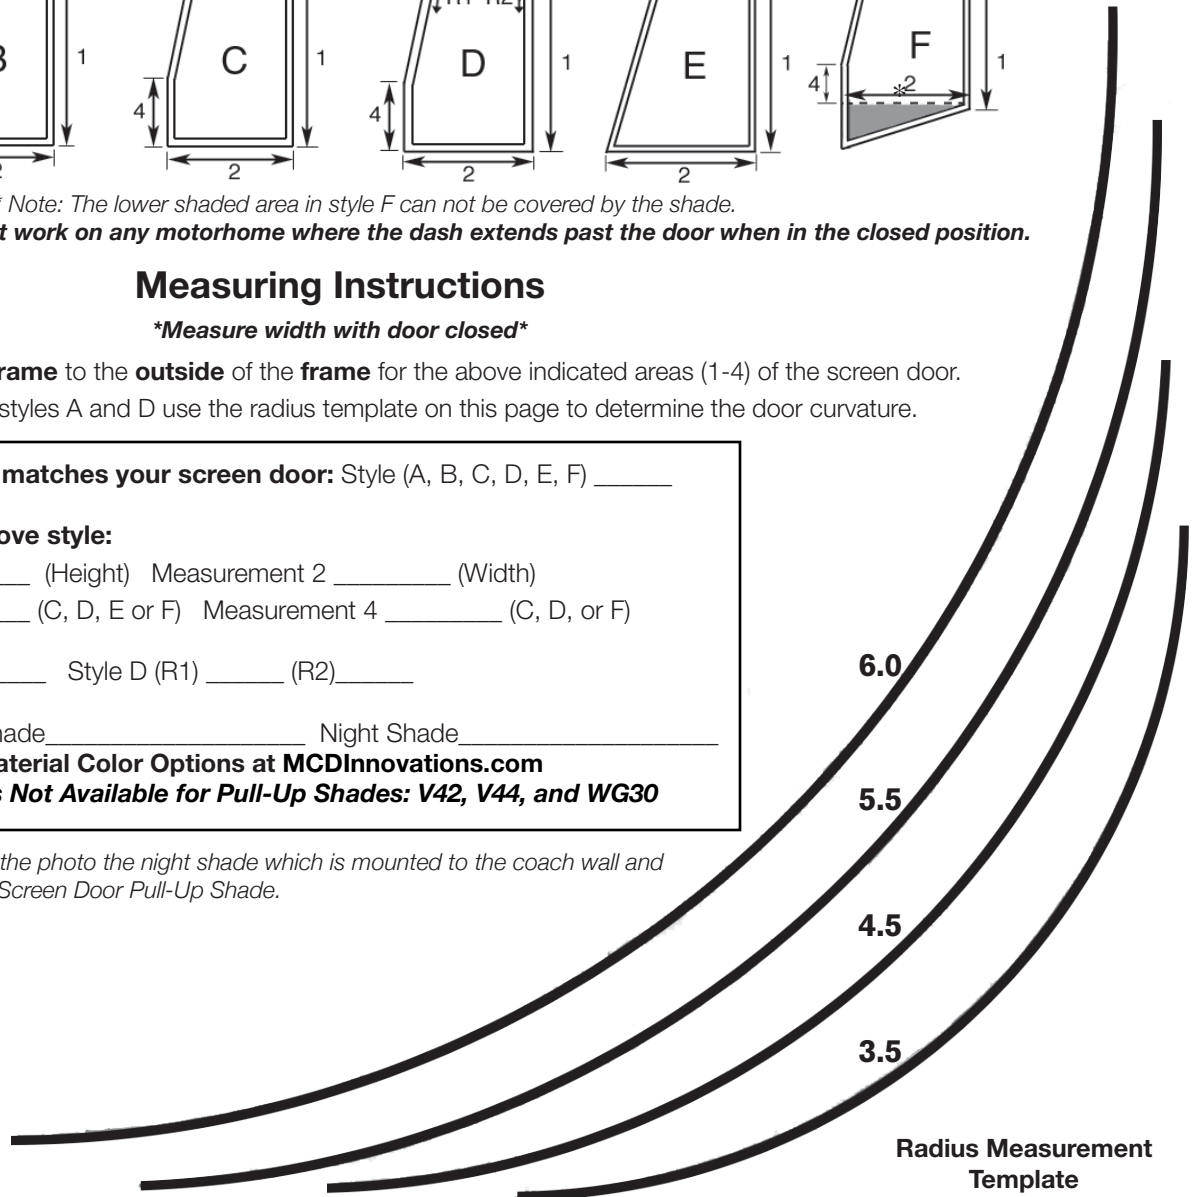

Radius Measurement Template

A Division of AIRXCEL