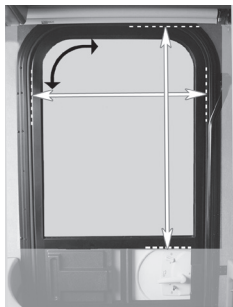

An AIRXCEL Brand

Screen Door Pull-Up Shade

FAX order to: 972-542-4881 or E-mail a PDF file to:
customerservice@mcdinnovations.com

Date: _____

Page: _____ Of: _____

Customer Name: _____ Phone: _____

Billing Address: _____

Shipping Address: _____

RV Year: _____ RV Make: _____ RV Model: _____

E-mail: _____

The Screen Door Pull-Up Shade attaches to the door and moves with the door for ease of exiting/entering.

To determine what Screen Door Pull-Up Shade style you need, look at the examples below and pick out the style that best matches the frame on your screen door and write that letter in the form below. Example: If your screen door frame shape is style A, you would write style "A" on the form below.

* Note: The lower shaded area in style F can not be covered by the shade.

Pull-Up Door Shade will not work on any motorhome where the dash extends past the door when in the closed position.

Measuring Instructions

Measure width with door closed

- Measure the **outside** of the **frame** to the **outside** of the **frame** for the above indicated areas (1-4) of the screen door.
- To measure for the radius on styles A and D use the radius template on this page to determine the door curvature.

1. **Choose the style that matches your screen door:** Style (A, B, C, D, E, F) _____

2. **Measurements for above style:**
Measurement 1 _____ (Height) Measurement 2 _____ (Width)
Measurement 3 _____ (C, D, E or F) Measurement 4 _____ (C, D, or F)

3. **Radius:** Style A (R1) _____ Style D (R1) _____ (R2) _____

4. **Material Color:** Day Shade _____ Night Shade _____
View Material Color Options at MCDInnovations.com
Night Shade Colors Not Available for Pull-Up Shades: V42, V44, and WG30

Note: You will see at the top of the photo the night shade which is mounted to the coach wall and is a separate product from the Screen Door Pull-Up Shade.